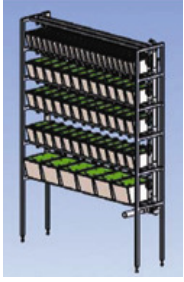

Modular Systems Requiring Central Filtration

Part No.#	Description	Price
ZAS Series		
Single sided racks for use with Aquaneering central filtration system		
ZAS550	Zebrafish Housing, Single Sided, Five Shelf Rack for Central Filtration 50.5" Wide x 14.0" Deep x 82" Tall	Call for Pricing
ZAS650	Zebrafish Housing, Single Sided, Six Shelf Rack for Central Filtration 50.5" Wide x 14.0" Deep x 92" Tall (M3 Tanks 89" T)	Call for Pricing
ZAS560	Zebrafish Housing, Single Sided, Five Shelf Rack for Central Filtration 60.0" Wide x 14.0" Deep x 82" Tall	Call for Pricing
ZAS660	Zebrafish Housing, Single Sided, Six Shelf Rack for Central Filtration 60.0" Wide x 14.0" Deep x 92" Tall	Call for Pricing
ZAS760	Zebrafish Housing, Single Sided, Seven Shelf Rack for Central Filtration 60.0" Wide x 14.0" Deep x 94" Tall (2 Rows 0.8L Tanks)	Call for Pricing