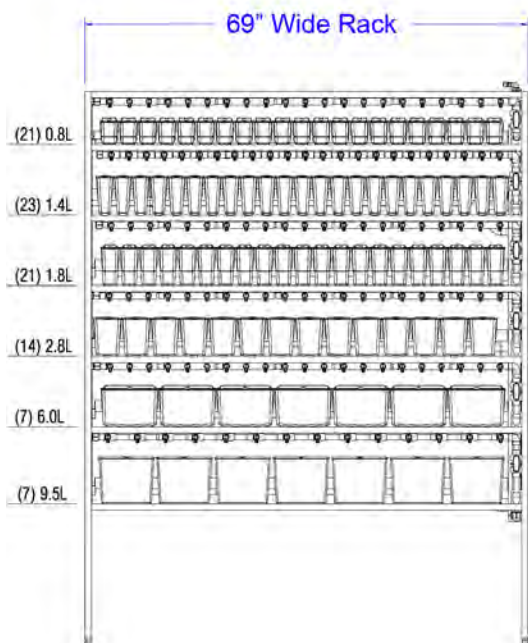

Tank configuration is based on rack width and number of shelves.

ZEBRAFISH TANK SIZES

0.8-liter tank

1.4-liter tank

1.8-liter tank

2.8-liter tank

6.0-liter tank

9.5-liter tank