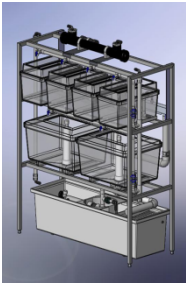

Part No.#	Description	Price
XT250-01	Xenopus Housing, Two Shelf Stand Alone Rack 50.5" Wide x 20.0" Deep x 53" Tall (59" Tall with UV Sterilizer) 3 GPM Self Contained Filtration System: • Dacron Pad Mechanical Filtration • Fluidized Bed Biological Filter • Finish Filter with Activated Carbon • 25-Watt UV Sterilizer Roto-Molded Sump Tank Slide-Out Tanks for Easy Removal Tanks with Lids and Standpipes: • 8 16-Liter Clear Polycarbonate Tanks	Call for Pricing
XT250-02	Xenopus Housing, Two Shelf Stand Alone Rack 50.5" Wide x 20.0" Deep x 55" Tall (61" Tall with UV Sterilizer) 3 GPM Self Contained Filtration System: • Dacron Pad Mechanical Filtration • Fluidized Bed Biological Filter • Finish Filter with Activated Carbon • 25-Watt UV Sterilizer Roto-Molded Sump Tank Slide-Out Tanks for Easy Removal Tanks with Lids and Standpipes: • 4 16-Liter Clear Polycarbonate Tanks • 2 50-Liter (White Polyethylene Tanks or Clear PETG +$400)	Call for Pricing
XT250-03	Xenopus Housing, Two Shelf Stand Alone Rack 50.5" Wide x 20.0" Deep x 57" Tall (63" Tall with UV Sterilizer) 3 GPM Self Contained Filtration System: • Dacron Pad Mechanical Filtration • Fluidized Bed Biological Filter • Finish Filter with Activated Carbon • 25-Watt UV Sterilizer Roto-Molded Sump Tank Slide-Out Tanks for Easy Removal Tanks with Lids and Standpipes: • 4 50-Liter Clear PETG Tanks	Call for Pricing