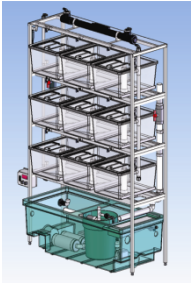

Stand Alone Racks Cont.