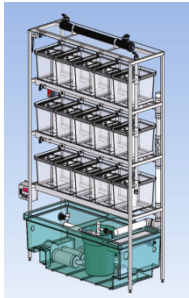

Stand Alone Racks

Part No.#	Description	Price
XS250-421-250	<p>Xenopus Housing, Two Shelf Stand Alone Rack 50.5" Wide x 20.0" Deep x 58" Tall (64" Tall with UV Sterilizer)</p> <p>3 GPM Self Contained Filtration System:</p> <ul style="list-style-type: none"> • Dacron Pad Mechanical Filtration • Fluidized Bed Biological Filter • Finish Filter with Activated Carbon • 25-Watt UV Sterilizer <p>Roto-Molded Sump Tank with Cover Slide-Out Tanks for Easy Removal</p> <p>Tanks with Lids and Standpipes:</p> <ul style="list-style-type: none"> • 4 21-Liter Clear PETG Tanks • 2 50-Liter Clear PETG Tanks 	Call for Pricing
XS360-521-650	<p>Xenopus Housing, Three Shelf Stand Alone Rack 60.0" Wide x 20.0" Deep x 82" Tall (88" Tall with UV Sterilizer)</p> <ul style="list-style-type: none"> • Diverter Valve to connect Top Shelf to "Flow-Through" plumbing for both drain and supply, to allow connection to "Timed" water exchange. • Valves to be Labeled: Flow Thru/Recirculation <p>Slide-Out Tanks for Easy Removal</p> <p>6 GPM Self Contained Filtration System:</p> <ul style="list-style-type: none"> • Dacron Pad Mechanical Filtration • Fluidized Bed Biological Filter • Finish Filter with Activated Carbon • 40-Watt UV Sterilizer <p>Roto-Molded Sump Tank with Cover</p> <p>Tanks with Lids and Standpipes:</p> <ul style="list-style-type: none"> • 5 21-Liter Clear PETG Tanks • 6 50-Liter Clear PETG Tanks 	Call for Pricing
XS360-1521	<p>Xenopus Housing, Three Shelf Stand Alone Rack 60.0" Wide x 20.0" Deep x 82" Tall (88" Tall with UV Sterilizer)</p> <ul style="list-style-type: none"> • Diverter Valve to connect Top Shelf to "Flow-Through" plumbing for both drain and supply, to allow connection to "Timed" water exchange. • Valves to be Labeled: Flow Thru/Recirculation <p>Slide-Out Tanks for Easy Removal</p> <p>6 GPM Self Contained Filtration System:</p> <ul style="list-style-type: none"> • Dacron Pad Mechanical Filtration • Fluidized Bed Biological Filter • Finish Filter with Activated Carbon • 40-Watt UV Sterilizer <p>Roto-Molded Sump Tank with Cover</p> <p>Tanks with Lids and Standpipes:</p> <ul style="list-style-type: none"> • 15 21-Liter Clear PETG Tanks 	Call for Pricing