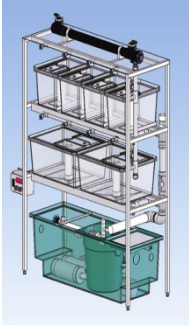

Enhanced High Density Xenopus Aquatic Housing Systems

STANDARD Xenopus RACK & TANK SPECIFICATIONS

Rack Specifications:

- Square T-316 Stainless Steel Construction
- Removable Water Manifold, Drain Gutter, Plumbing and Connections
- Water Manifolds with High Quality Flow Valves
- Low Water Level Safety Shutoff

Stand Alone Racks