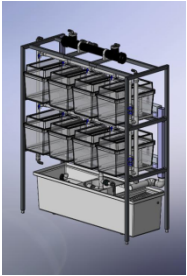

Standard Xenopus Aquatic Housing Systems Basic, More Economical Model.

Stand Alone Racks