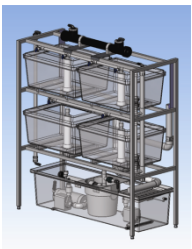

Part No.#	Description	Price
XT250-01	Xenopus Housing, Two Shelf Stand Alone Rack 50.5" Wide x 20.0" Deep x 53" Tall (59" Tall with UV Sterilizer) 3 GPM Self Contained Filtration System: • Dacron Pad Mechanical Filtration • Fluidized Bed Biological Filter • Finish Filter with Activated Carbon • 25-Watt UV Sterilizer Roto-Molded Sump Tank Slide-Out Tanks for Easy Removal Tanks with Lids and Standpipes: • 8 16-Liter Clear Polycarbonate Tanks	Call for Pricing
XT250-02	Xenopus Housing, Two Shelf Stand Alone Rack 50.5" Wide x 20.0" Deep x 55" Tall (61" Tall with UV Sterilizer) 3 GPM Self Contained Filtration System: • Dacron Pad Mechanical Filtration • Fluidized Bed Biological Filter • Finish Filter with Activated Carbon • 25-Watt UV Sterilizer Roto-Molded Sump Tank Slide-Out Tanks for Easy Removal Tanks with Lids and Standpipes: • 4 16-Liter Clear Polycarbonate Tanks • 2 50-Liter (White Polyethylene Tanks or Clear PETG +$400)	Call for Pricing
XT250-03	Xenopus Housing, Two Shelf Stand Alone Rack 50.5" Wide x 20.0" Deep x 57" Tall (63" Tall with UV Sterilizer) 3 GPM Self Contained Filtration System: • Dacron Pad Mechanical Filtration • Fluidized Bed Biological Filter • Finish Filter with Activated Carbon • 25-Watt UV Sterilizer Roto-Molded Sump Tank Slide-Out Tanks for Easy Removal Tanks with Lids and Standpipes: • 4 50-Liter Clear PETG Tanks	Call for Pricing