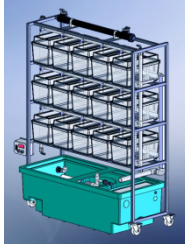

Stand Alone Racks Cont.