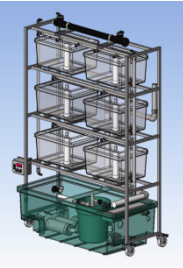

Part No.#	Description	Price
XS360-01	Xenopus Housing, Three Shelf Stand Alone Rack 60.0" Wide x 20.0" Deep x 76" Tall (82" Tall with UV Sterilizer) 6 GPM Self Contained Filtration System: • Dacron Pad Mechanical Filtration • Fluidized Bed Biological Filter • Finish Filter with Activated Carbon • 40-Watt UV Sterilizer Roto-Molded Sump Tank Tanks with Lids and Standpipes: • 15 16-Liter Clear Polycarbonate Tanks	Call for Pricing
XS360-02	Xenopus Housing, Three Shelf Stand Alone Rack 60.0" Wide x 20.0" Deep x 83" Tall (86" Tall with UV Sterilizer) Heavy-Duty Stainless Steel Castors 6 GPM Self Contained Filtration System: • Dacron Pad Mechanical Filtration • Fluidized Bed Biological Filter • Finish Filter with Activated Carbon • 40-Watt UV Sterilizer Roto-Molded Sump Tank Slide-Out Tanks for Easy Removal Tanks with Lids and Standpipes: • 5 16-Liter Clear Polycarbonate Tanks • 4 50-Liter (White Polyethylene Tanks or Clear PETG +$400)	Call for Pricing
XS360-03	Xenopus Housing, Three Shelf Stand Alone Rack 60.0" Wide x 20.0" Deep x 86" Tall (92" Tall with UV Sterilizer) Heavy-Duty Stainless Steel Castors 6 GPM Self Contained Filtration System: • Dacron Pad Mechanical Filtration • Fluidized Bed Biological Filter • Finish Filter with Activated Carbon • 40-Watt UV Sterilizer Roto-Molded Sump Tank Slide-Out Tanks for Easy Removal Tanks with Lids and Standpipes: • 6 50-Liter (White Polyethylene Tanks or Clear PETG +$600)	Call for Pricing