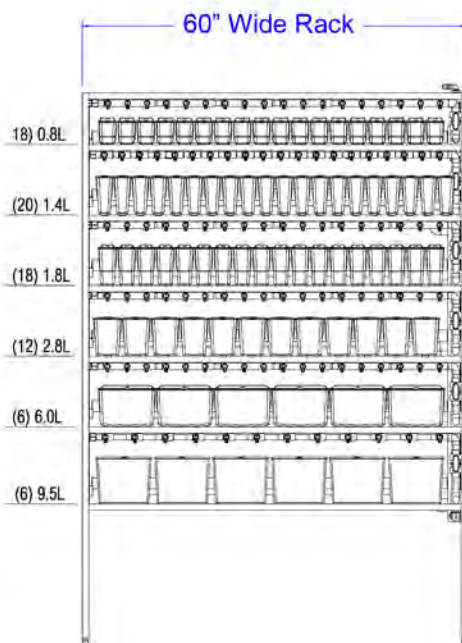

Tank configuration is based on rack width and number of shelves.

ZEBRAFISH TANK SIZES

0.8-liter tank

1.4-liter tank

1.8-liter tank

2.8-liter tank

6.0-liter tank

9.5-liter tank