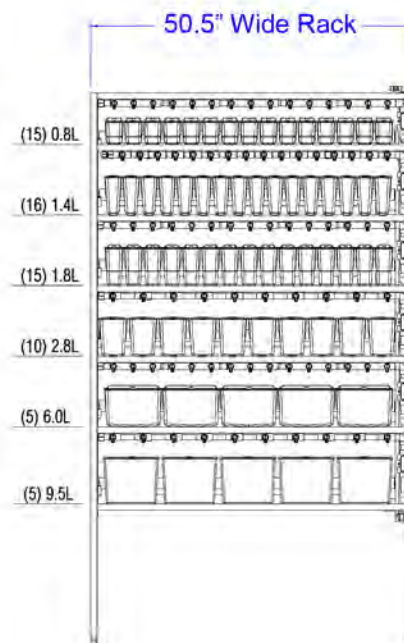

Tank configuration is based on rack width and number of shelves.

ZEBRAFISH TANK SIZES

0.8-liter tank

1.4-liter tank

1.8-liter tank

2.8-liter tank

6.0-liter tank

9.5-liter tank