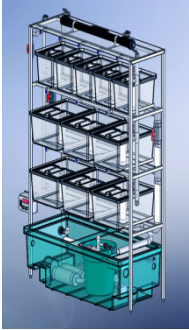

Stand Alone Racks

Part No.#	Description	Price
XS250-421-250	<p>Xenopus Housing, Two Shelf Stand Alone Rack 50.5" Wide x 20.0" Deep x 58" Tall (64" Tall with UV Sterilizer)</p> <p>3 GPM Self Contained Filtration System:</p> <ul style="list-style-type: none"> • Dacron Pad Mechanical Filtration • Fluidized Bed Biological Filter • Finish Filter with Activated Carbon • 25-Watt UV Sterilizer <p>Roto-Molded Sump Tank with Cover Slide-Out Tanks for Easy Removal</p> <p>Tanks with Lids and Standpipes:</p> <ul style="list-style-type: none"> • 4 21-Liter Clear PETG Tanks • 2 50-Liter Clear PETG Tanks 	Call for Pricing
XS360-521-650	<p>Xenopus Housing, Three Shelf Stand Alone Rack 60.0" Wide x 20.0" Deep x 82" Tall (88" Tall with UV Sterilizer)</p> <ul style="list-style-type: none"> • Diverter Valve to connect Top Shelf to "Flow-Through" plumbing for both drain and supply, to allow connection to "Timed" water exchange. • Valves to be Labeled: Flow Thru/Recirculation <p>Slide-Out Tanks for Easy Removal</p> <p>6 GPM Self Contained Filtration System:</p> <ul style="list-style-type: none"> • Dacron Pad Mechanical Filtration • Fluidized Bed Biological Filter • Finish Filter with Activated Carbon • 40-Watt UV Sterilizer <p>Roto-Molded Sump Tank with Cover</p> <p>Tanks with Lids and Standpipes:</p> <ul style="list-style-type: none"> • 5 21-Liter Clear PETG Tanks • 6 50-Liter Clear PETG Tanks 	Call for Pricing
XS360-1521	<p>Xenopus Housing, Three Shelf Stand Alone Rack 60.0" Wide x 20.0" Deep x 82" Tall (88" Tall with UV Sterilizer)</p> <ul style="list-style-type: none"> • Diverter Valve to connect Top Shelf to "Flow-Through" plumbing for both drain and supply, to allow connection to "Timed" water exchange. • Valves to be Labeled: Flow Thru/Recirculation <p>Slide-Out Tanks for Easy Removal</p> <p>6 GPM Self Contained Filtration System:</p> <ul style="list-style-type: none"> • Dacron Pad Mechanical Filtration • Fluidized Bed Biological Filter • Finish Filter with Activated Carbon • 40-Watt UV Sterilizer <p>Roto-Molded Sump Tank with Cover</p> <p>Tanks with Lids and Standpipes:</p> <ul style="list-style-type: none"> • 15 21-Liter Clear PETG Tanks 	Call for Pricing