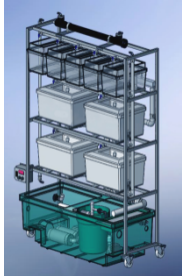

Part No.#	Description	Price
XS360-01	Xenopus Housing, Three Shelf Stand Alone Rack 60.0" Wide x 20.0" Deep x 76" Tall (82" Tall with UV Sterilizer) 6 GPM Self Contained Filtration System: • Dacron Pad Mechanical Filtration • Fluidized Bed Biological Filter • Finish Filter with Activated Carbon • 40-Watt UV Sterilizer Roto-Molded Sump Tank Tanks with Lids and Standpipes: • 15 16-Liter Clear Polycarbonate Tanks	Call for Pricing
XS360-02	Xenopus Housing, Three Shelf Stand Alone Rack 60.0" Wide x 20.0" Deep x 83" Tall (86" Tall with UV Sterilizer) Heavy-Duty Stainless Steel Castors 6 GPM Self Contained Filtration System: • Dacron Pad Mechanical Filtration • Fluidized Bed Biological Filter • Finish Filter with Activated Carbon • 40-Watt UV Sterilizer Roto-Molded Sump Tank Slide-Out Tanks for Easy Removal Tanks with Lids and Standpipes: • 5 16-Liter Clear Polycarbonate Tanks • 4 50-Liter (White Polyethylene Tanks or Clear PETG +$400)	Call for Pricing
XS360-03	Xenopus Housing, Three Shelf Stand Alone Rack 60.0" Wide x 20.0" Deep x 86" Tall (92" Tall with UV Sterilizer) Heavy-Duty Stainless Steel Castors 6 GPM Self Contained Filtration System: • Dacron Pad Mechanical Filtration • Fluidized Bed Biological Filter • Finish Filter with Activated Carbon • 40-Watt UV Sterilizer Roto-Molded Sump Tank Slide-Out Tanks for Easy Removal Tanks with Lids and Standpipes: • 6 50-Liter (White Polyethylene Tanks or Clear PETG +$600)	Call for Pricing